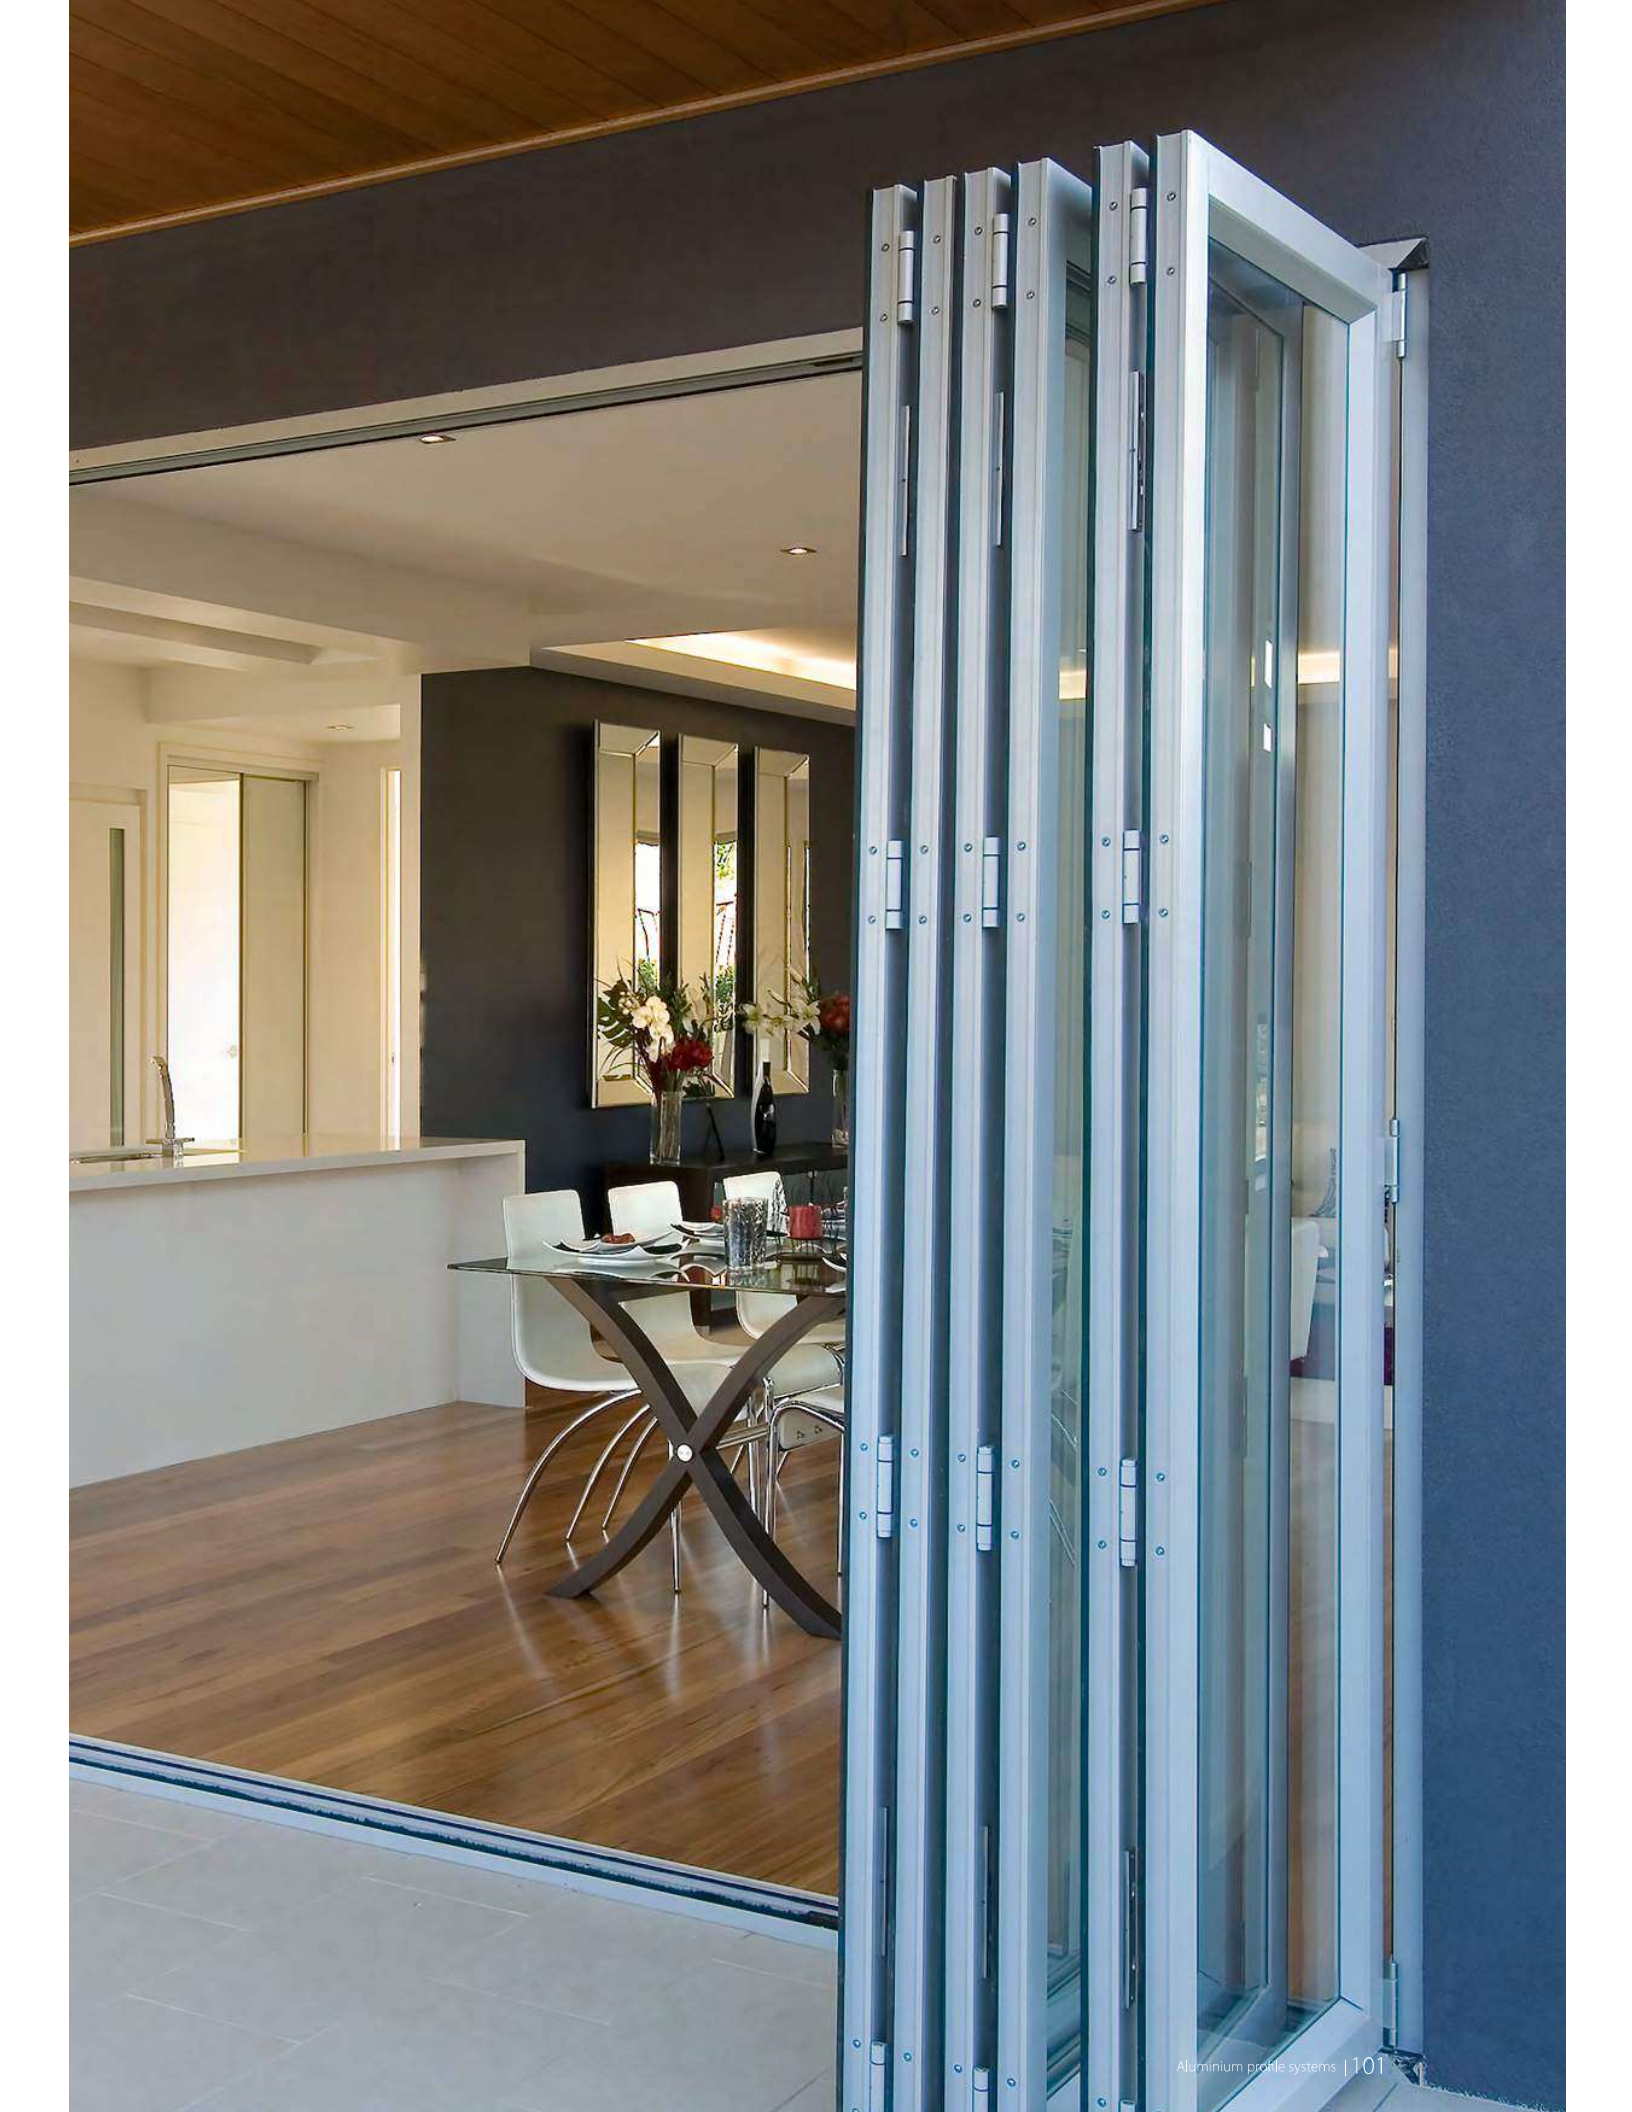

Bi-folding
door system

ALT BF73

ALT BF73—the system of bi-folding doors is a modern, exclusive option that can be used in both residential and commercial buildings: terrace exits, or in show rooms and conference halls in business centres and hotels.