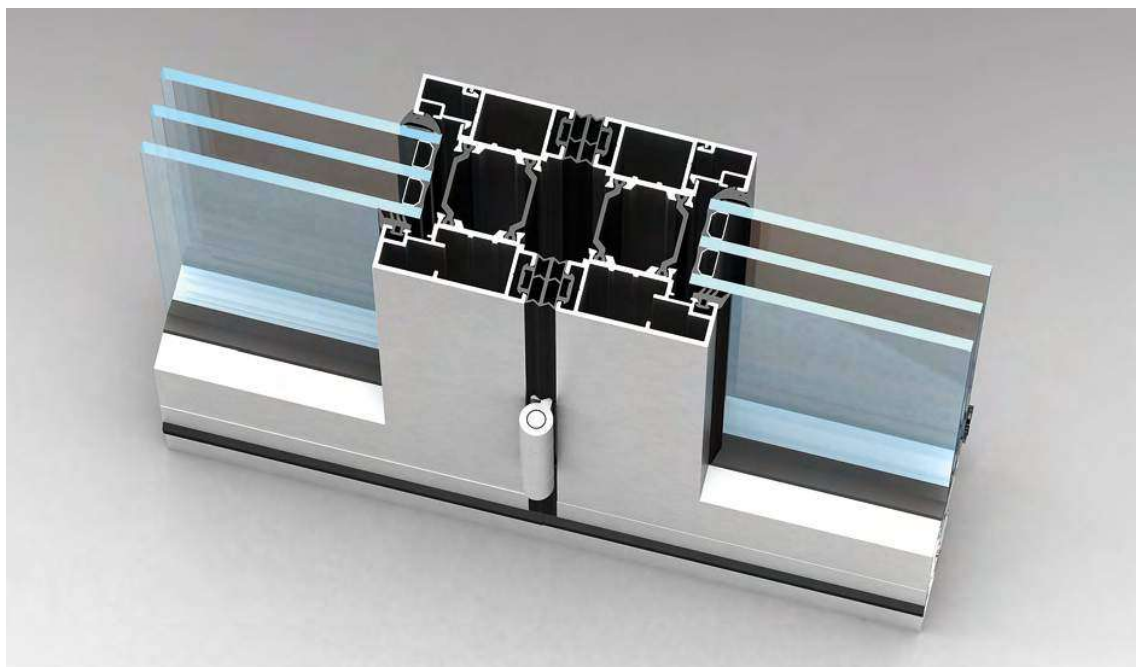

Bi-folding
door system

ALT BF73

ALT BF73—the system of bi-folding doors is a modern, exclusive option that can be used in both residential and commercial buildings: terrace exits, or in show rooms and conference halls in business centres and hotels.

ALT BF73

Bi-folding door system

Product information

Max. leaf height	3000 mm
Max. leaf depth	1200 mm
Infill unit thickness	44 mm
Max. infill unit weight	120 kg
Water tightness in accordance with EN 1027:2000, EN 12208:1999	class 9A (600 Pa)
Air tightness in accordance with EN 1026:2000, EN 12207:1999	class 4 (600 Pa)
Wind load resistance in accordance with EN 12211:2000, EN 12210:1999	class A3 (1200)
Thermal insulation in accordance with EN ISO 10077-1:2007, EN ISO 10077-2:2012	$U_i \geq 1.4 \text{ W/m}^2\text{K}$
Impact resistance in accordance with EN 13049:2003	class 5
Acoustic insulation in accordance with EN ISO 10140-2:2011, EN ISO 10140-4:2011	43 dB
Burglar resistance	PAS 24:2012 (class DK)